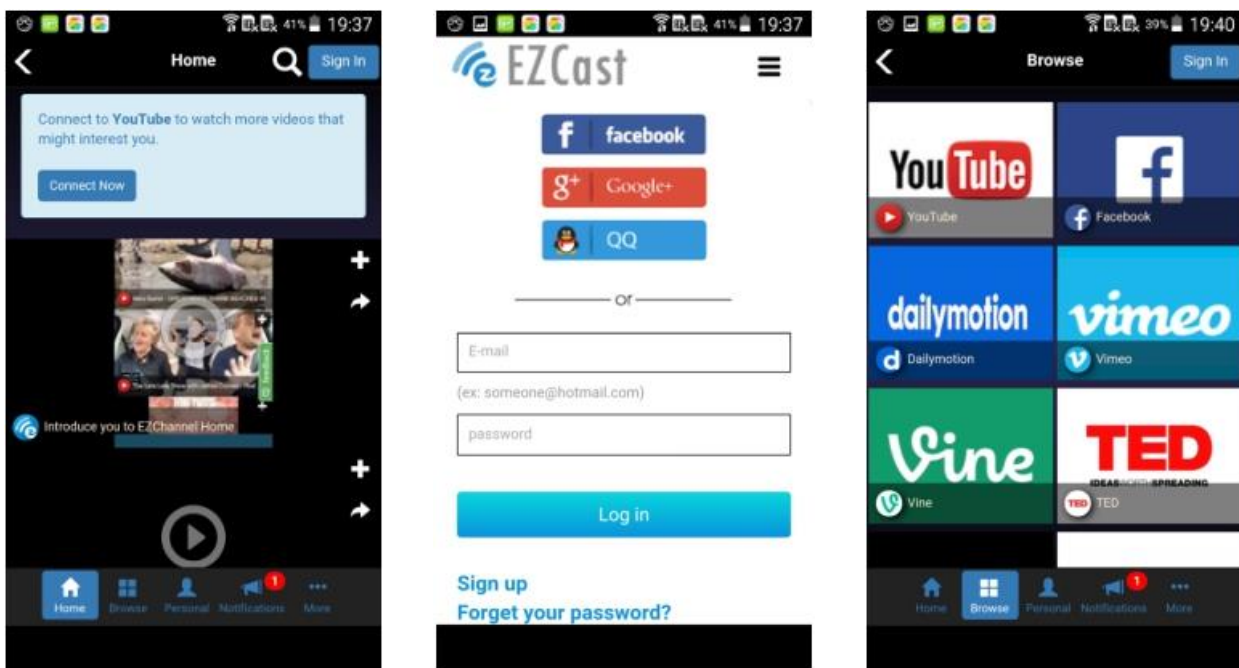

Open EZCast app on your device.

There are several icons in the first page: Normal mode, EZChannel, Demo&Help, and EZCast Screen receiver.

Normal mode

EZChannel

Demo&Help

EZCast Screen

App Tips

You can cast your multimedia data wirelessly now, however, please be noted some features like cloud video or web will require internet connection.

Web

EZCast Pro comes with a built-in browser, and we also categorize several popular websites for you.

The web page will dynamically change with different country setting in your device.

Sketch function is also supported.

Radio

We've built in more than 1000+ radio stations in the radio function, you can enjoy any kind of music you like!

Setting

In setting function, you can setup EZCastPro device's configurations including output resolution, change SSID password, setup router connection for internet surfing, boot up mode priority and update the latest FW over the air.

3G/4G mode: EZCast can support connection through your mobile phone's 3G/4G mode, click the button to enable 3G/4G connection.

Follow the instructions to use it

EZChannel

Once you enter EZChannel, you can enjoy default featured channel, public channel or your friend's channel. Please be noted some features will require logging in.